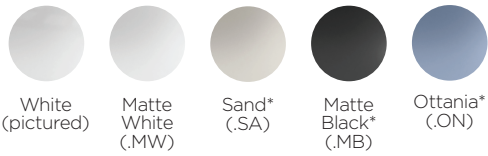

SmartB round Ø380 above counter basin

SB04670

Waste assembly supplied: No

Finishes Available:

*this colour is made to order

INFORMATION

The Smart B collection is all about light shapes, simple design and reduced thickness. The collection offers an array of washbasins in a variety of sizes and colours.