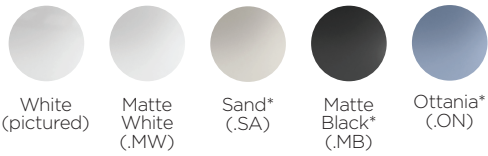

SmartB 550 x 380 above counter basin

SB04675

Waste assembly supplied: No

Finishes Available:

*this colour is made to order

INFORMATION

The Smart B collection is all about light shapes, simple design and reduced thickness. The collection offers an array of washbasins in a variety of sizes and colours.