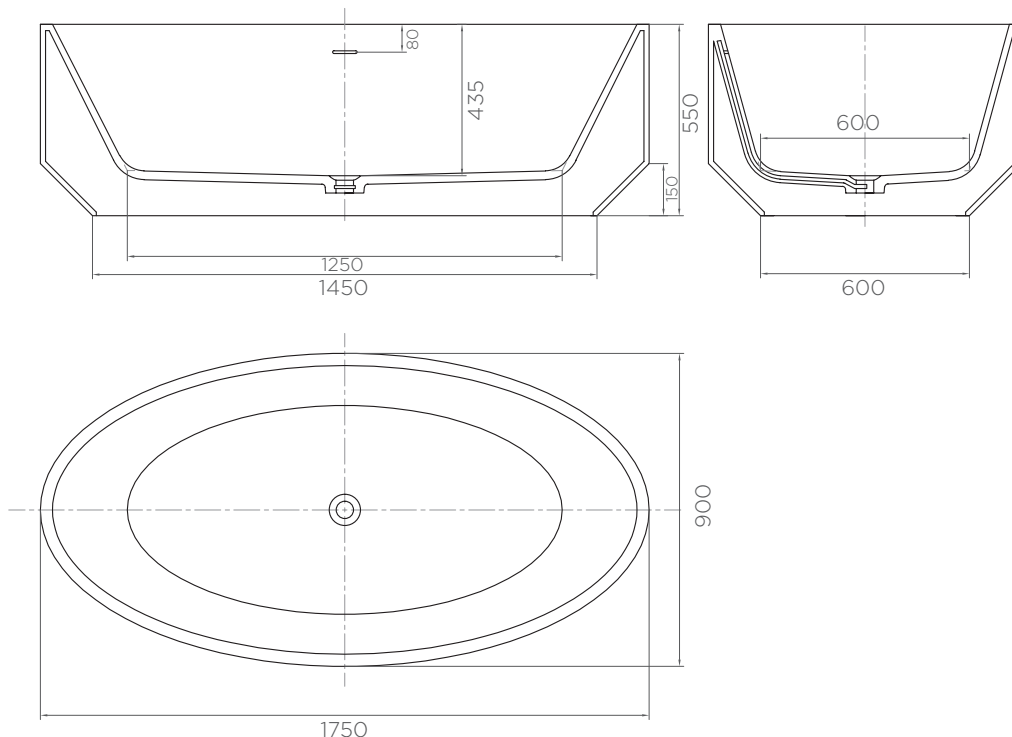

CARE AND MAINTENANCE

- All surfaces should be frequently cleaned with a mixture of mild, pH neutral soap and warm water with a soft cloth
- Do not use abrasive clothes, scouring pads on surfaces
- Do not use harsh cleaning agents i.e. cream cleaners or citrus based cleaners (see cleaning leaflet for comprehensive list)