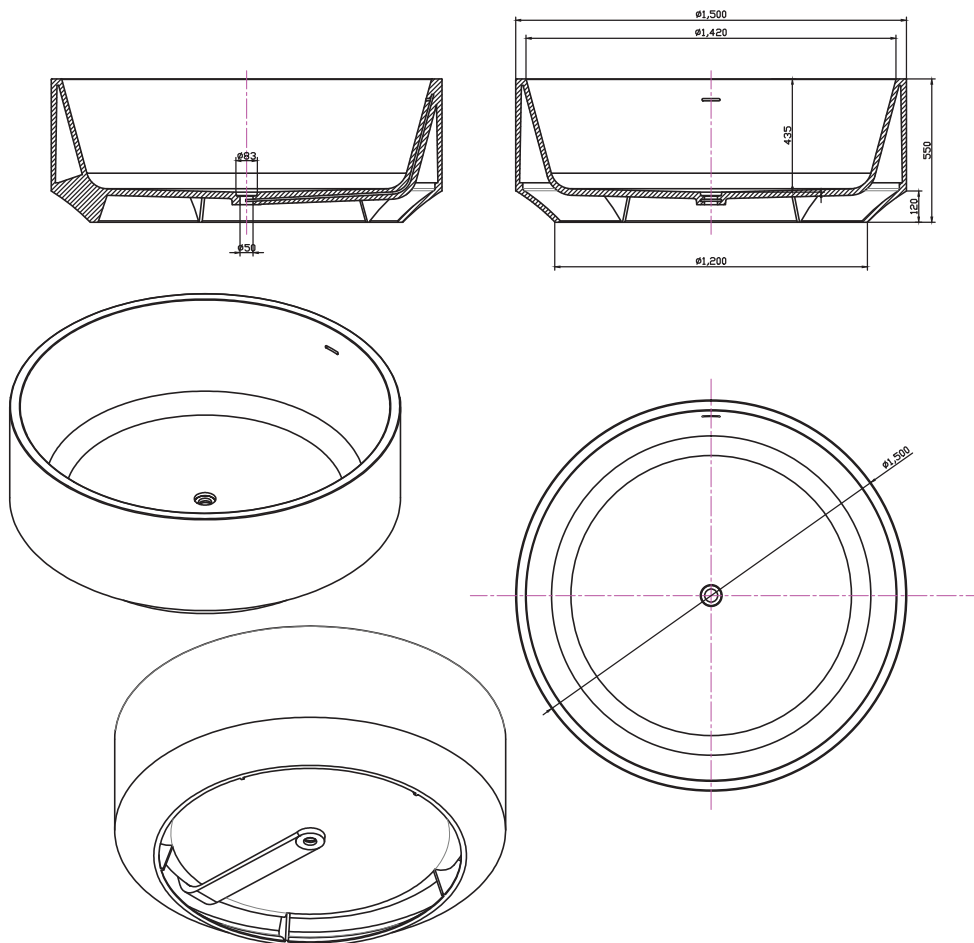

Venn 1500 Round Solid Surface Bath

VE31295

Material: Solid Surface

Finish: White

Weight when empty: 210kg

Overflow: Yes

Waste assembly supplied: Yes - white finish on pop-up waste

Finishes available:

WARRANTY
10 years

*Conditions apply.

streamline

Dimensions are in millimeters and are subject to manufacturing variations. Streamline Products reserves the right to vary specifications at any time without notice. Information provided within this specification sheet is correct at the date of printing. Please confirm all particulars with your sales consultant prior to purchase. Version: 1 - June 2023