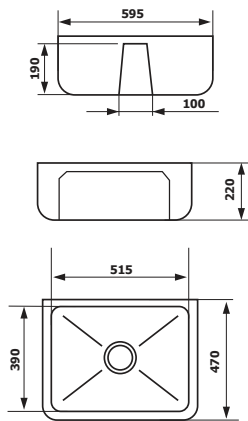

HENRI I

HENRI 1W SINK

INCLUDED

2 x 6020L

OPTIONAL ACCESSORIES

DR006

DR007

6025-B / 6025-S /
6025-W / 6025-MB

6020L-CO /
6020L-G

DIMENSIONS

Due to the Nature of Earthenware Products Dimensions are Approximate +/- .5 Inch

SPECIFICATIONS

Description	Small Single Bowl Fireclay Sink, Built In (refer to cabinet maker)
Overall Sink Size	L595mm x W470mm x D220mm
Bowl Dimensions	L515mm x W390mm x D190mm
Drainer Length	N/A
Water Capacity	38 Litres
Technic	Fireclay Sink
Material	Fireclay

BUILT IN
(refer to cabinet maker)

PLUMBING

Waste Fittings	1 x (90mm x 2") basket waste included
Overflow	No

PACKAGING

Gross Weight	23.04kg
Carton Size	640mm x 580mm x 280mm
Pack QTY	1

AVAILABLE IN

HENRI-1W
(WHITE)