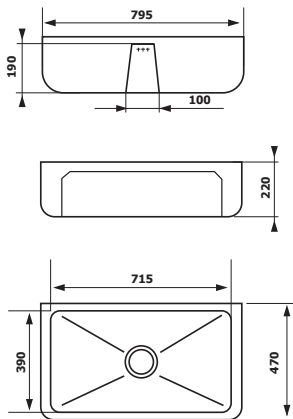

HENRI II

HENRI 2W SINK

INCLUDED

2 x 6020L

OPTIONAL ACCESSORIES

DR006

DIMENSIONS

Due to the Nature of Earthenware Products Dimensions are Approximate +/- .5 Inch

SPECIFICATIONS

Description	Large Single Bowl Fireclay Sink, Built In (refer to cabinet maker)
Overall Sink Size	L795mm x W470mm x D220mm
Bowl Dimensions	L715mm x W390mm x D190mm
Drainer Length	N/A
Water Capacity	52 Litres
Technic	Fireclay Sink
Material	Fireclay

INSTALLATION

Template	N/A
Tap Holes	NTH

SURFACE FINISH

SILKY SMOOTH

WASTE KIT

MATERIAL

PLUMBING

Waste Fittings	1 x (90mm x 2") basket waste included
Overflow	No

INSTALLATION OPTIONS

BUILT IN
(refer to cabinet maker)

PACKAGING

Gross Weight	28.4kg
Carton Size	850mm x 580mm x 280mm
Pack QTY	1

AVAILABLE IN

HENRI-2W
(WHITE)