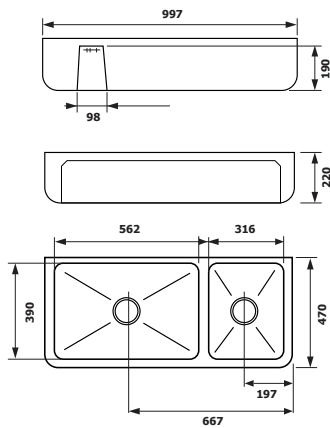

HENRI III

HENRI 3W SINK

INCLUDED

2 x 6020L

OPTIONAL ACCESSORIES

DR006

DR007

6025-B / 6025-S /
6025-W / 6025-MB

6020L-CO /
6020L-G

DIMENSIONS

Due to the Nature of Earthenware Products Dimensions are Approximate +/- .5 Inch

SPECIFICATIONS

Description	One and a Half Bowl Fireclay Sink, Built In (refer to cabinet maker)
Overall Sink Size	L997mm x W470mm x D220mm
Bowl Dimensions	L562mm x W390mm x D190mm L316mm x W390mm x D190mm
Technic	Fireclay Sink
Material	Fireclay

Waste Fittings	2 x (90mm x 2") basket waste included
Overflow	No

INSTALLATION OPTIONS

BUILT IN
(refer to cabinet maker)

PACKAGING

Gross Weight	40kg
Carton Size	1050mm x 580mm x 280mm
Pack QTY	1

AVAILABLE IN