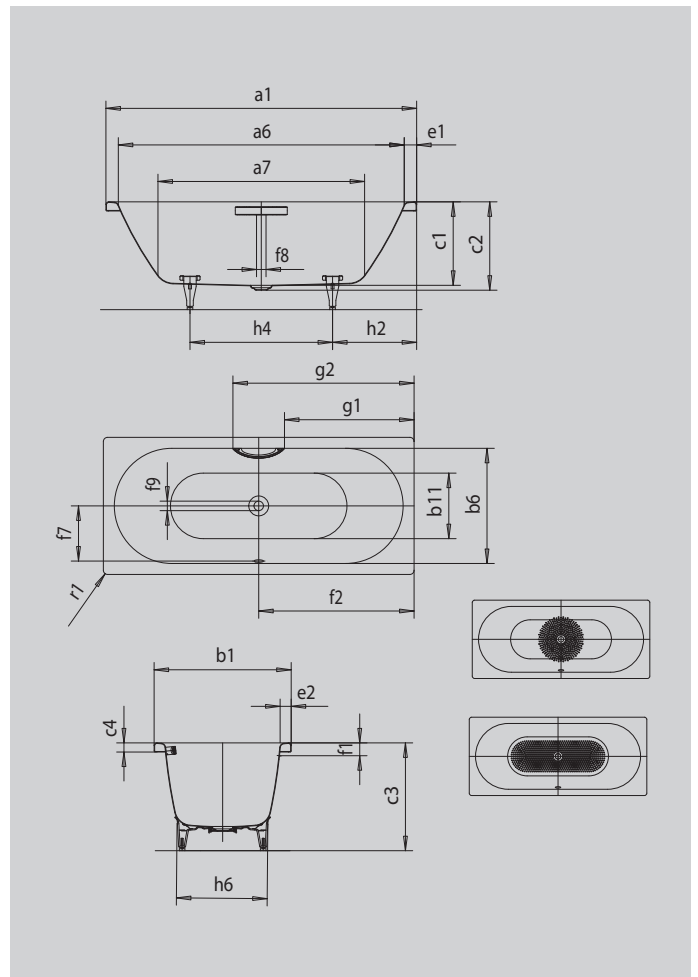

CENTRO DUO

- pure simplicity and unpretentious elegance distinguish these baths
- enamelled waste cover and overflow knob integrated in the bath design (also available with filling function)
- classic four-cornered model
- bathing with a friend: two identical back rests and centrally positioned waste
- made of KALDEWEI steel enamel

Similar illustration

GRIP DISCREET OPULENCE

Model		132
External length	a ₁	1700 mm
Internal length (top)	a ₆	1580 mm
Internal length (bottom)	a ₇	1130 mm
External width	b ₁	750 mm
Internal width (top)	b ₆	630 mm
Internal width (bottom)	b ₁₁	510 mm
Depth inside	c ₁	460 mm
Depth incl. waste hole	c ₂	485 mm
Height with feet	c ₃	605 - 640 mm
Height of rim	c ₄	50 mm
Width of rim (foot end; long side)	e ₁ ; e ₂	60; 60 mm
Distance top edge to centre of overflow hole	f ₁	70 mm
Distance bath edge to centre of waste hole	f ₂	850 mm
Distance centre of waste hole to centre of overflow hole	f ₇	307 mm
Diameter of overflow hole	f ₈	Ø 52 mm
Diameter of waste hole	f ₉	Ø 52 mm
Distance bath edge (foot end) to start of grip	g ₁	707 mm
Distance bath edge (foot end) to end of grip	g ₂	993 mm
Distance foot end of bath edge to centre of foot	h ₂	560 mm
Distance between the feet	h ₄	580 mm
Width of feet max.	h ₆	465 mm
External radius	r ₁	23 mm
Water volume		156 l
Net weight		52 kg
Pedestal		5030
Diameter of anti-slip		Ø 435 mm
Full anti-slip		900 x 300 mm