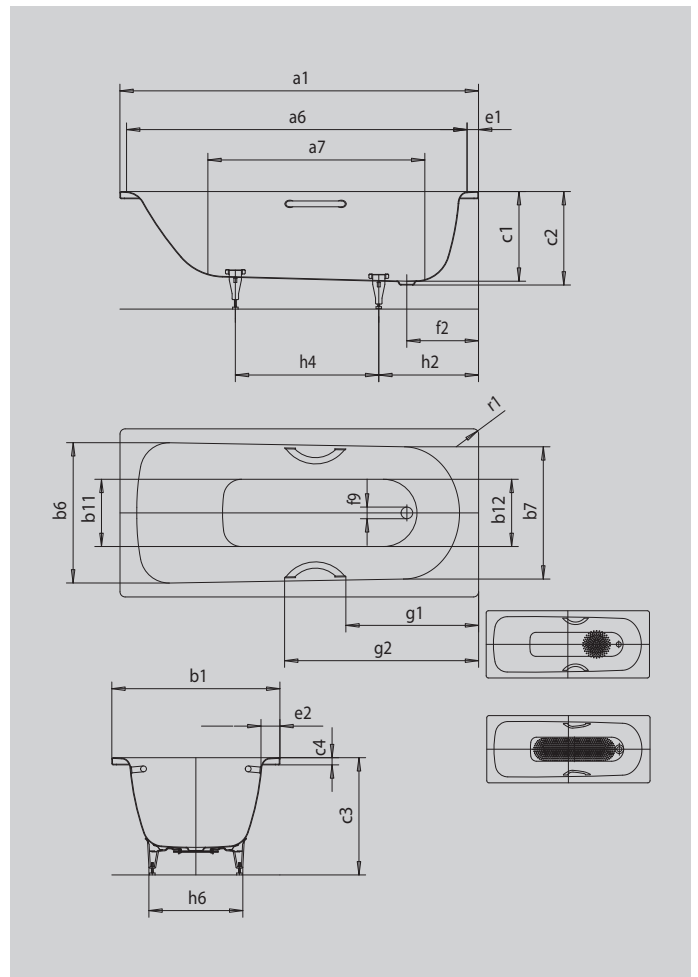

# SANIFORM PLUS

- one-seater bath with waste at foot end
- classic four-cornered model
- also available with grips
- made of KALDEWEI steel enamel

Similar illustration

Model		360-1
External length	$a_1$	1400 mm
Internal length (top)	$a_6$	1230 mm
Internal length (bottom)	$a_7$	850 mm
External width	$b_1$	700 mm
Internal width (top)	$b_6; b_7$	550; 530 mm
Internal width (bottom)	$b_{11}; b_{12}$	390; 350 mm
Depth inside	$c_1$	400 mm
Depth incl. waste hole	$c_2$	410 mm
Height with feet	$c_3$	545 - 560 mm
Height of rim	$c_4$	32 mm
Width of rim (foot end; long side)	$e_1; e_2$	70; 75 mm
Distance bath edge to centre of waste hole	$f_2$	310 mm
Diameter of waste hole	$f_9$	Ø 52 mm
Distance foot end of bath edge to centre of foot	$h_2$	455 mm
Distance between the feet	$h_4$	445 mm
Width of feet max.	$h_6$	380 mm
External radius	$r_1$	23 mm
Water volume		67 l
Net weight		39 kg
Diameter of anti-slip		Ø 288 mm
Full anti-slip		600 x 220 mm