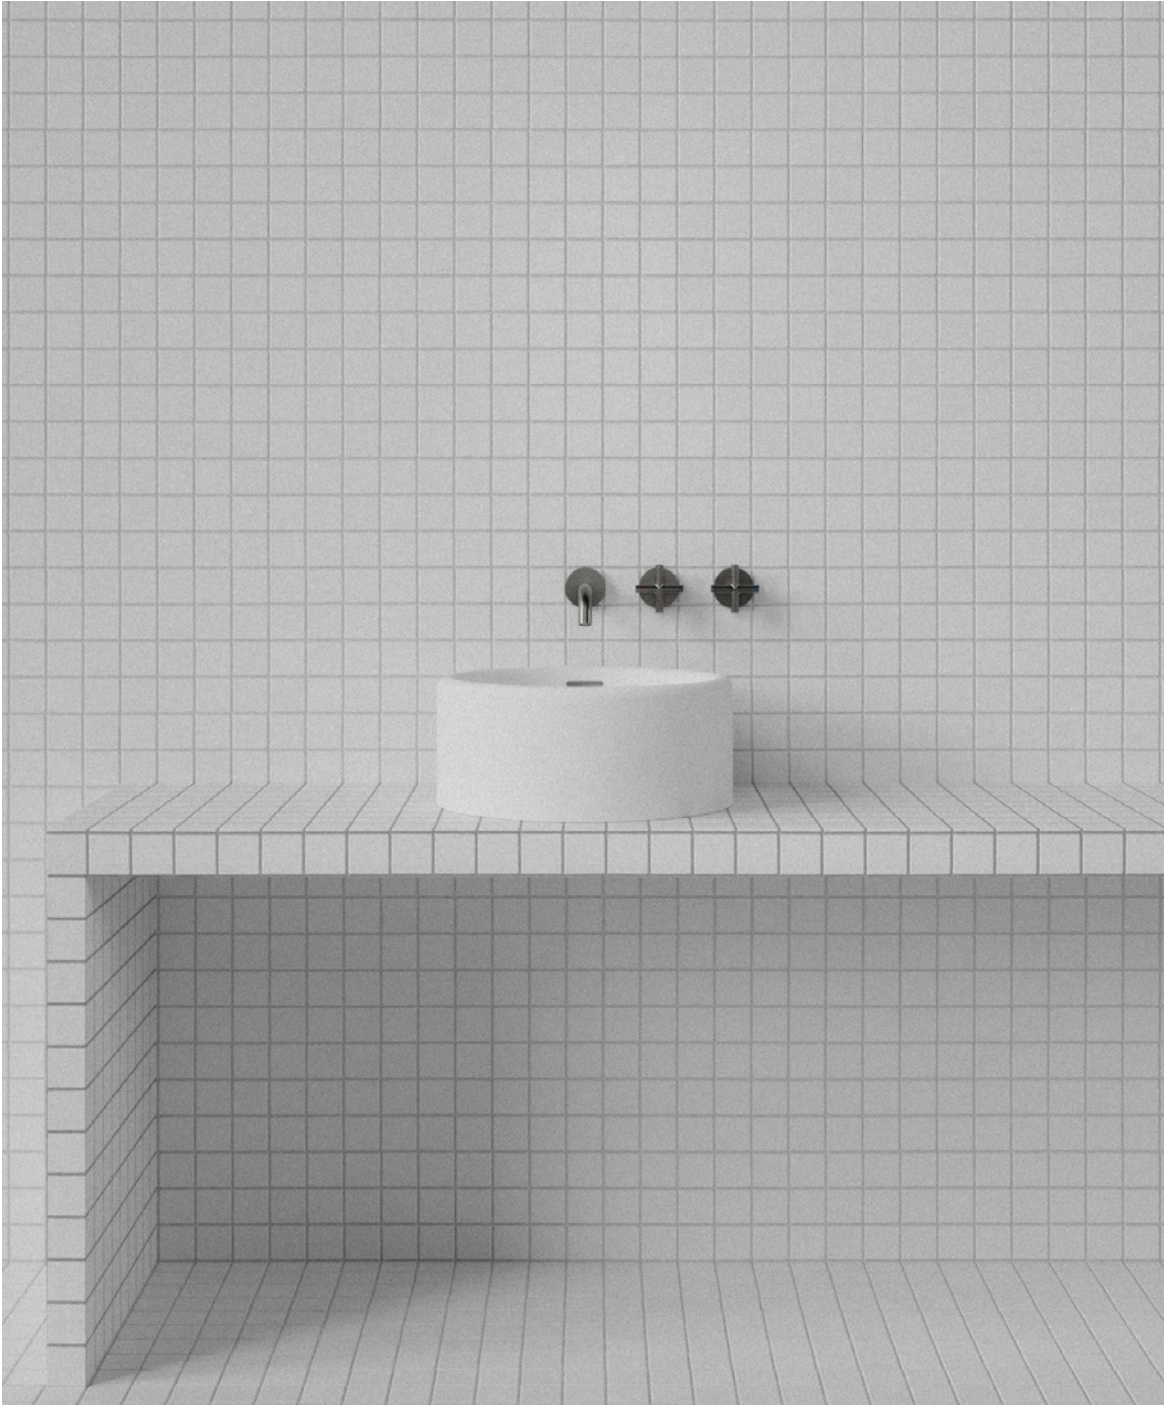

MAINS

Deco 2 Basin by Thomas Coward

M.W.C.

Deco 2 Basin

DEC002

WxDxH:
410 x 410 x 175 *
Material:
Matt Solid Surface
Colour:
Matt White
Product:
Basin
Design:
Thomas Coward

Solid Surface care:
Clean with a soapy sponge, followed by a rinse. For stubborn stains such as lime scale or soap build up use a mild abrasive cleaner like Gumption® paste, Jif® cream or Ajax® cream or powder – use with a soft damp cloth in wide circular motions.

Mains Water Co. has detailed, to the best of its ability, the most

approximate measurement possible for each product given the method of manufacturing used.

Due to varying manufacturing methods, the dimensions illustrated here are nominal and subject to change without notice.

* All sizes nominal. Basins +/- 5mm. Baths +/- 10mm.