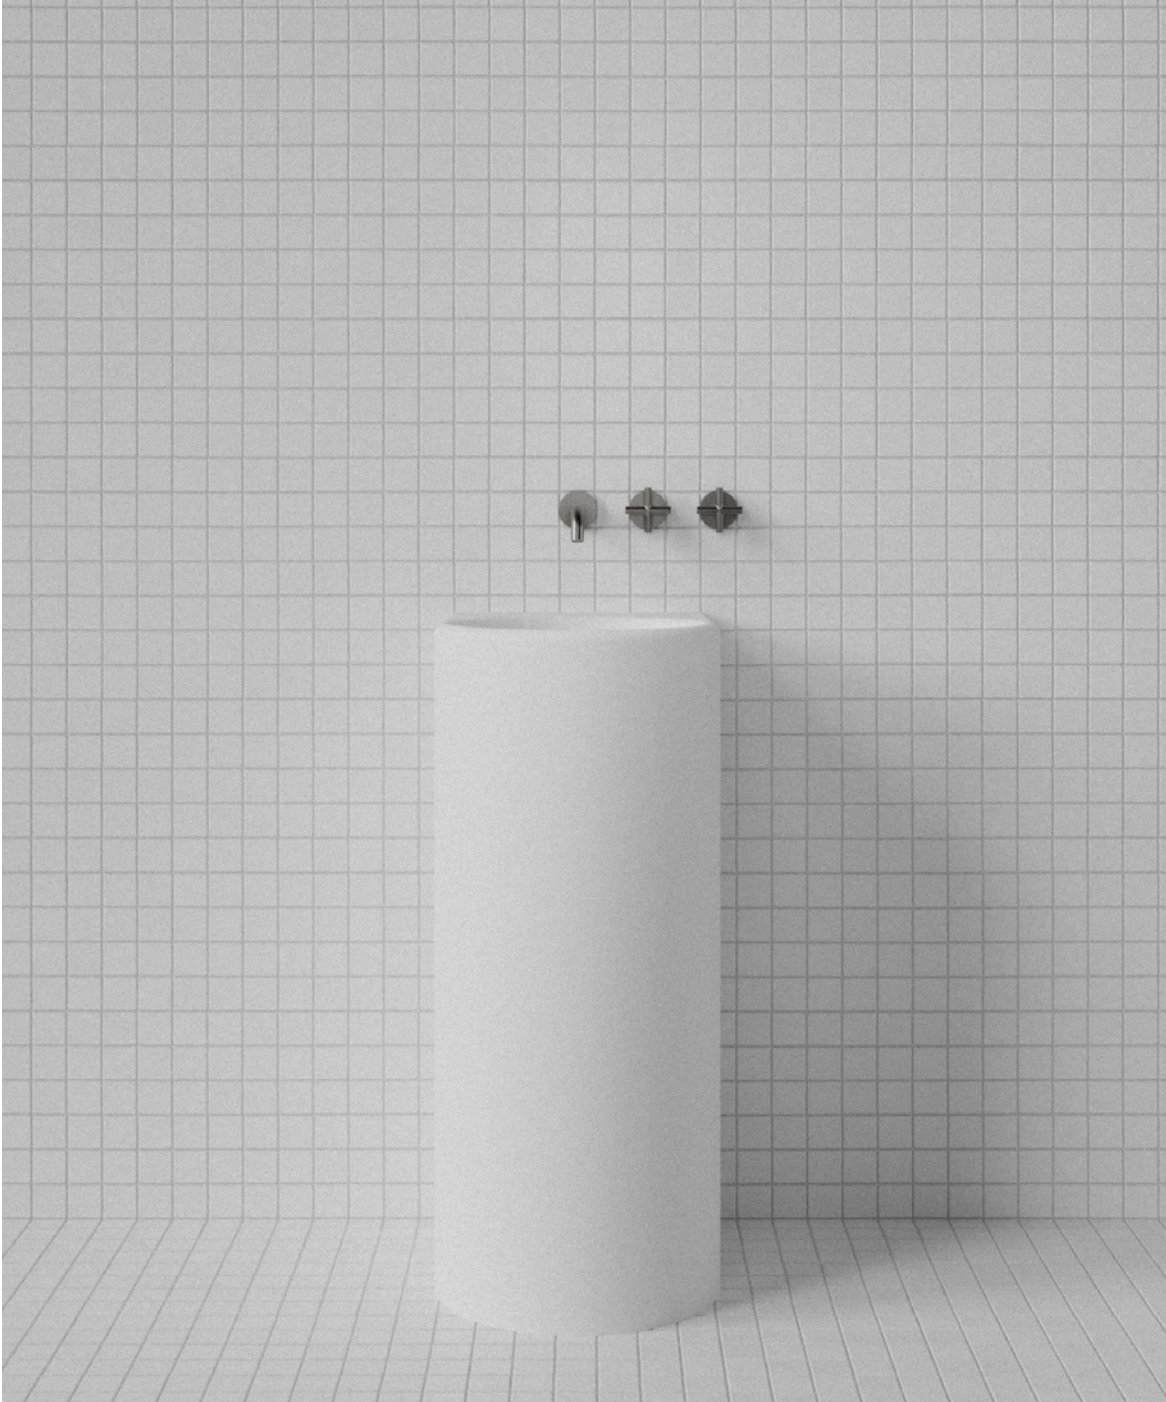

MAINS

Deco Pedestal Basin by Thomas Coward

M.W.C.

Deco Pedestal Basin

DEC005

WxDxH:

410 x 510 x 950 *

Material:

Matt Solid Surface

Colour:

Matt White

Product:

Pedestal Basin

Design:

Thomas Coward

Solid Surface care:
Clean with a soapy sponge, followed by a rinse. For stubborn stains such as lime scale or soap build up use a mild abrasive cleaner like Gumption® paste, Jif® cream or Ajax® cream or powder – use with a soft damp cloth in wide circular motions.

Mains Water Co. has detailed, to the best of its ability, the most

approximate measurement possible for each product given the method of manufacturing used.

Due to varying manufacturing methods, the dimensions illustrated here are nominal and subject to change without notice.

* All sizes nominal. Basins +/- 5mm. Baths +/- 10mm.