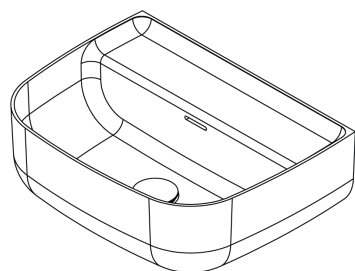

Orlo Wall Basin

ORL003

WxDxH:

450 x 345 x 160 *

Material:

Matt Solid Surface

Colour:

Matt White

Product:

Wall Basin

Design:

Nick Rennie

Solid Surface care:
Clean with a soapy sponge, followed by a rinse. For stubborn stains such as lime scale or soap build up use a mild abrasive cleaner like Gumption® paste, Jif® cream or Ajax® cream or powder – use with a soft damp cloth in wide circular motions.

Mains Water Co. has detailed, to the best of its ability, the most

approximate measurement possible for each product given the method of manufacturing used.

Due to varying manufacturing methods, the dimensions illustrated here are nominal and subject to change without notice.

* All sizes nominal. Basins +/- 5mm. Baths +/- 10mm.