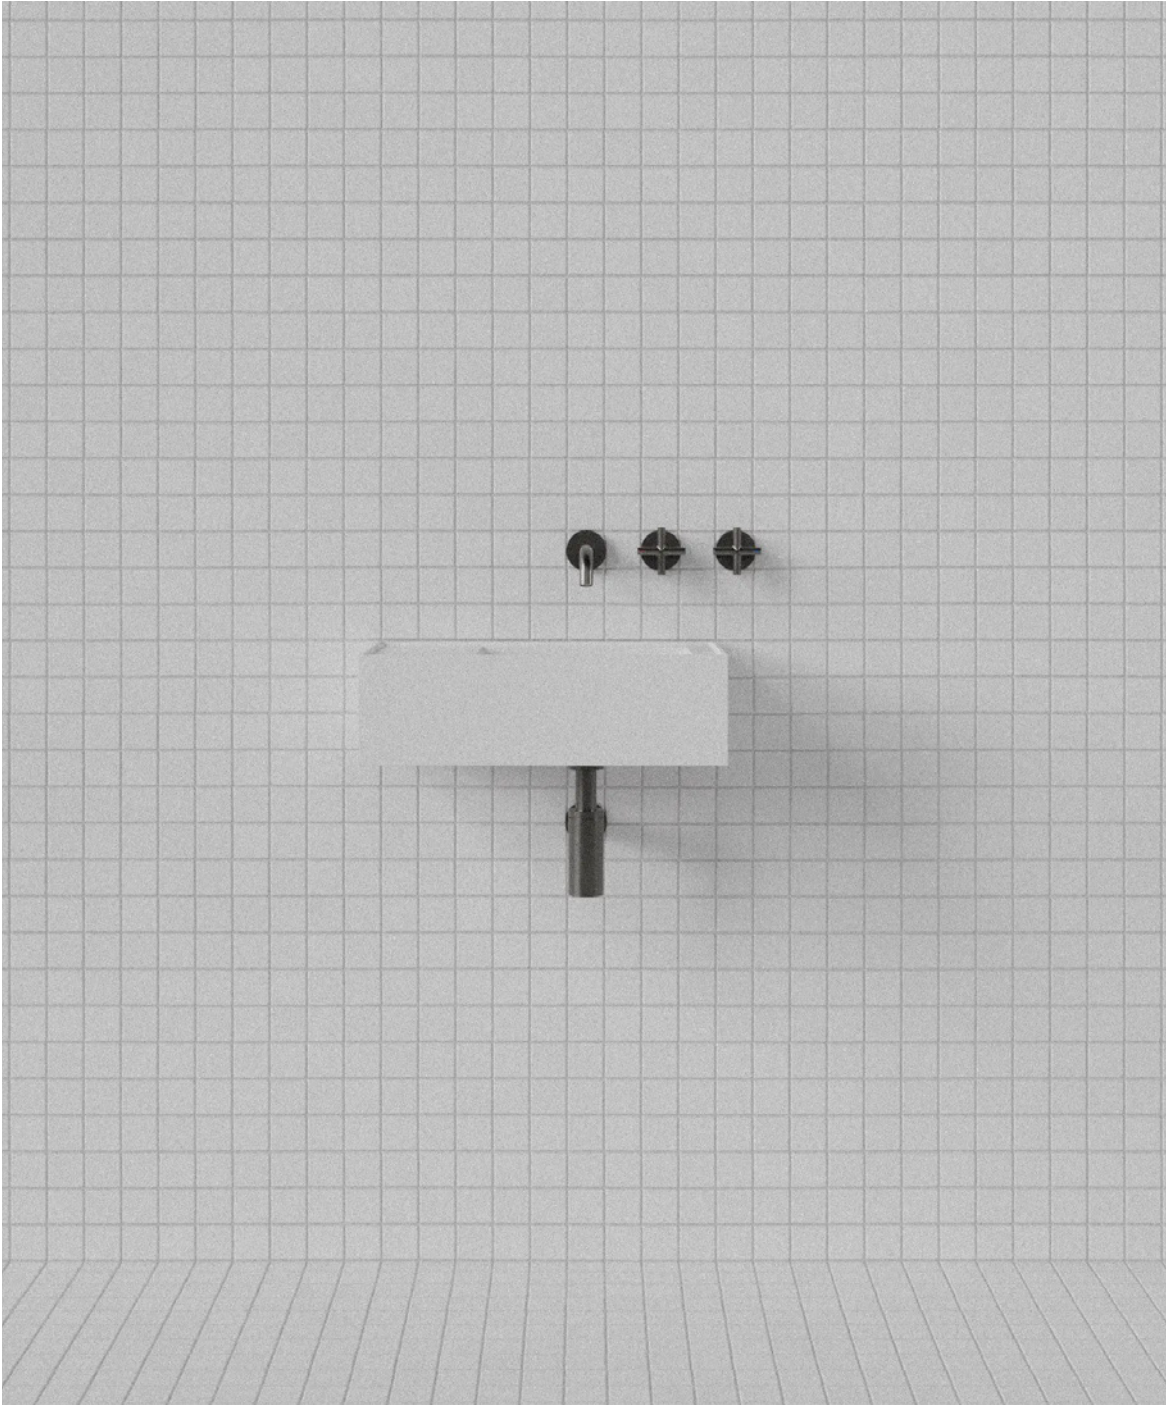

MAINS

Saturn Mini Wall Basin

SAT006

WxDxH:
500 x 300 x 150 *

Material:
Matt Solid Surface

Colour:
Matt White

Product:
Wall Basin

Design:
Thomas Coward

Solid Surface care:
Clean with a soapy sponge, followed by a rinse. For stubborn stains such as lime scale or soap build up use a mild abrasive cleaner like Gumption® paste, Jif® cream or Ajax® cream or powder – use with a soft damp cloth in wide circular motions.

Mains Water Co. has detailed, to the best of its ability, the most

approximate measurement possible for each product given the method of manufacturing used.

Due to varying manufacturing methods, the dimensions illustrated here are nominal and subject to change without notice.

* All sizes nominal. Basins +/- 5mm. Baths +/- 10mm.