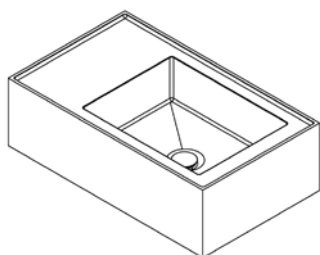

MAINS

Saturn Mini Wall Basin

SAT006

WxDxH:
500 x 300 x 150 *

Material:
Matt Solid Surface

Colour:
Matt White

Product:
Wall Basin

Design:
Thomas Coward

Mains Water Co. has detailed, to the best of its ability, the most

approximate measurement possible for each product given the method of manufacturing used.

Due to varying manufacturing methods, the dimensions illustrated here are nominal and subject to change without notice.

* All sizes nominal. Basins +/- 5mm. Baths +/- 10mm.