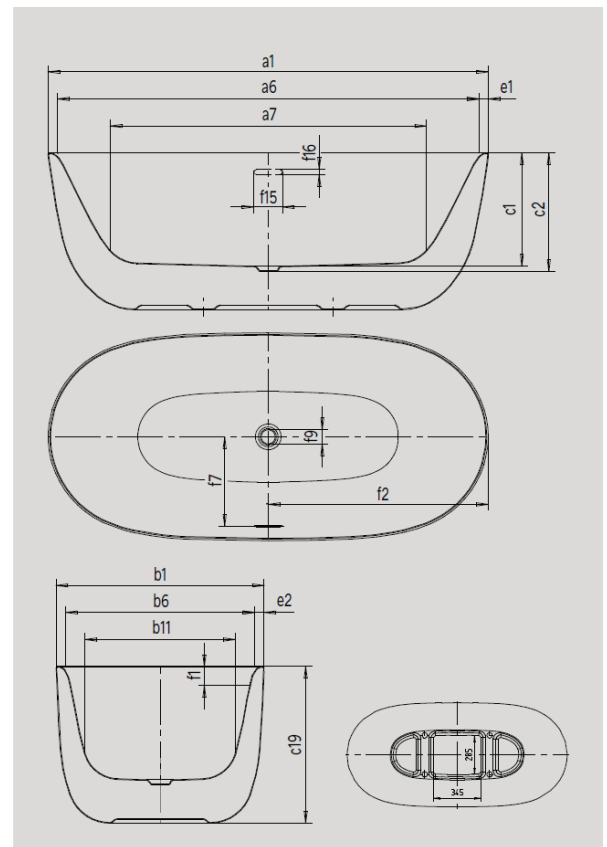

MEISTERSTÜCK

OYO DUO

WITH OVERFLOW

- an unprecedented Egg Shape design made of sustainable steel enamel by means of the highest German engineering skills
- a graceful design sculpture that integrates harmoniously into the bathroom space, flowing and almost seeming to float
- inspired by Japanese porcelain design: the double-walled product impresses with its minimal organic lines and elegant functionality
- the inner shape offers maximum lying comfort, even for two people, with two identical backrests and a central waste
- available in numerous colours of the Coordinated Colours Collection
- the free space under the bathtub enables installation without a screed recess for lowering the waste fitting
- **30 YEAR WARRANTY**

Model No.		1050-4034	1051-4034
External length	a ₁	1630	1730 mm
Internal length (top)	a ₆	1560	1660 mm
Internal length (bottom)	a ₇	1171	1275 mm
External width	b ₁	770	820 mm
Internal width (top)	b ₆	700	750 mm
Internal width (bottom)	b ₁₁	556	606 mm
Depth inside	c ₁	419	419 mm
Depth incl. waste hole	c ₂	439	439 mm
Height of bath	c ₁₉	580	580 mm
Width of rim (foot end; long side)	e ₁ ; e ₂	35; 35	35; 35 mm
Distance top edge to centre of overflow hole	f ₁	70	70 mm
Distance bath edge to centre of waste hole	f ₂	815	865 mm
Distance centre of waste hole to centre of overflow hole	f ₇	331	356 mm
Diameter of waste hole	f ₉	∅ 52	∅ 52 mm
Width of overflow hole	f ₁₅	108	108 mm
Height of overflow hole	f ₁₆	19	19 mm
Net weight		95	105 kg
Water volume		148	186 l