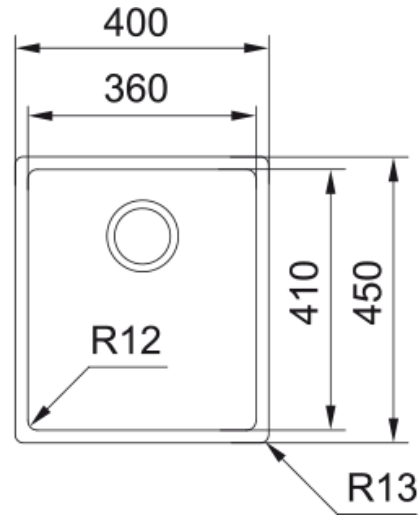

BOX210-36 Bolero Single Bowl Sink | 101.0382.520

With its tight radius corners, minimalist waste, and shimmering stainless steel construction, this Franke Bolero sink will make a neat addition to any contemporary kitchen.

Aspect

Sink type	Bowl (no drainer)
Material type	Stainless steel
Number of bowls	1
Colour	Steel
Finish	Prebrushed N4

Dimensions

Overall length	400.0
Overall depth	450.0
Length	360.0
Depth	410.0
Height	200.0

Installation

Cabinet size	45 cm
--------------	-------

Product features

Installation type	Flushmount
Installation type	Topmount
Installation type	Undermount
Waste outlet	3 1/2"
Position of drainer	No drainer

Product identification

Brand	FRANKE
Product family	Maris
Range	Box

Properties

Drainer	No drainer
Reversible	No
Tap ledge	No

Waste kit	Yes
Waste kit type	Manual
Plumbing kit	No
Tap holes	No tap hole
Soap dispenser hole	No