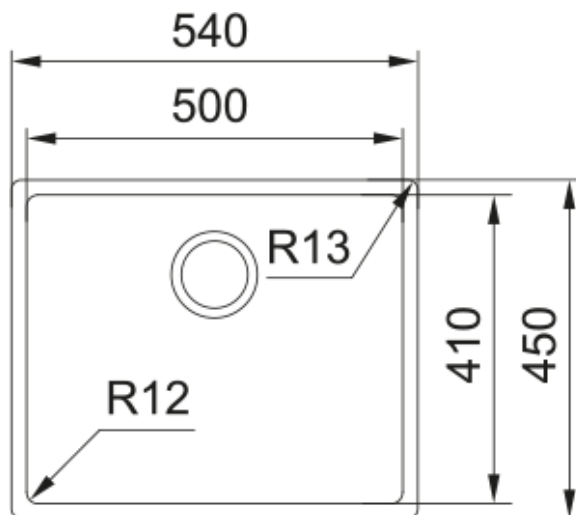

BOX210-50 Bolero Single Bowl Sink | 101.0382.561

With its tight radius corners, minimalist waste, and shimmering stainless steel construction, this Franke Bolero sink will make a neat addition to any contemporary kitchen.

Aspect

Sink type	Bowl (no drainer)
Material type	Stainless steel
Number of bowls	1
Colour	Steel
Finish	Prebrushed N4

Dimensions

Overall length	540.0
Overall depth	450.0
Length	500.0
Depth	410.0
Height	200.0

Installation

Cabinet size	55 cm
--------------	-------

Product features

Installation type	Flushmount
Installation type	Topmount
Installation type	Undermount
Waste outlet	3 1/2"
Position of drainer	No drainer