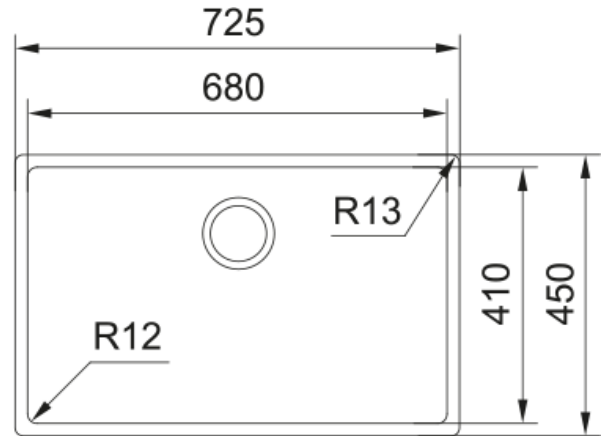

## BOX210-68 Bolero Single Bowl Sink | 101.0382.562

With its tight radius corners, minimalist waste, and shimmering stainless steel construction, this Franke Bolero sink will make a neat addition to any contemporary kitchen.

### Dimensions

|                |       |
|----------------|-------|
| Overall length | 720.0 |
| Overall depth  | 450.0 |
| Length         | 680.0 |
| Depth          | 410.0 |
| Height         | 200.0 |

### Installation

|              |       |
|--------------|-------|
| Cabinet size | 80 cm |
|--------------|-------|