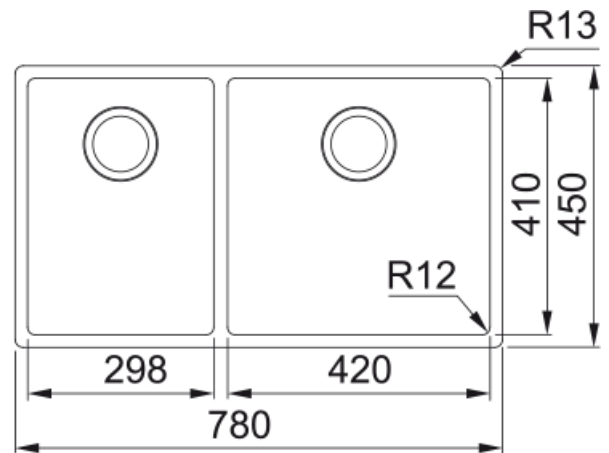

BOX220-42/29SBL Bolero 1 & 1/2 Bowl Sink | 127.0644.976

With its tight radius corners, minimalist waste, and shimmering stainless steel construction, this Franke Bolero sink will make a neat addition to any contemporary kitchen. Available with small bowl on the left or right.

Aspect

Sink type	Bowl (no drainer)
Material type	Stainless steel
Number of bowls	2
Colour	Steel
Finish	Prebrushed N4

Dimensions

Overall length	780.0
Overall depth	450.0
Length	420.0
Depth	410.0
Height	200.0
Bowl 2: length	298.0
Bowl 2: Width	410.0
Bowl 2: height	200.0

Installation

Cabinet size	80 cm
--------------	-------

Product features

Installation type	Flushmount
Installation type	Topmount
Installation type	Undermount
Waste outlet	3 1/2"
Position of drainer	No drainer