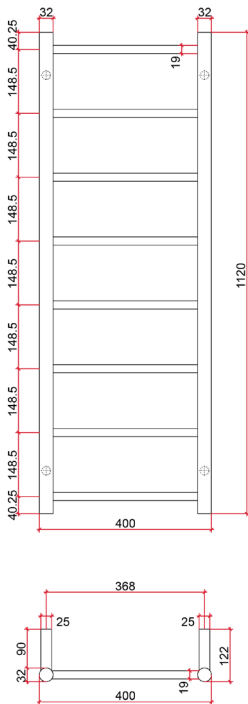

Thermorail 240V Ladder Towel Rail
Electric Heated Towel Rails for use in bathrooms

Note: All dimensions are in millimeters (mm)

Stock Code	Finish	Size (mm)	Output (W)	No. of Bars
SR17M	Polished Stainless Steel	W400 x H1120 x D122	65	8

Ten year warranty

Safe for use in bathrooms

Quality stainless steel

Dry electric element

Multiflex wiring on all legs

Horizontal and vertical bar sizes

Hardwired or plug-in

1.8m lead on rail

PLEASE NOTE: Specifications are for information purposes only. Whilst every effort has been made to ensure the product specifications are accurate, due to continuing product development and improvement the specifications are subject to change. Specifications can be used to rough in and fit timber supports in the wall however we recommend no holes are drilled without having the product on site or verifying the details with the manufacturer. Thermogroup cannot be held liable or responsible for errors due to updated specifications.