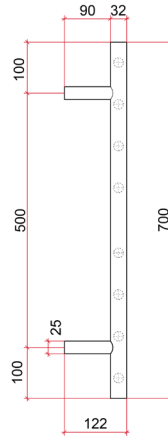

Thermorail 240V Ladder Towel Rail
Electric Heated Towel Rail for use in bathrooms

Note: All dimensions are in millimeters (mm)

Stock Code	Finish	Size (mm)	Output (W)	No. of Bars
SR23M	Polished Stainless Steel	W530 x H700 x D122	76	8

Ten year warranty

Safe for use in bathrooms

Quality stainless steel

Dry electric element

Multiflex wiring on all legs

Horizontal and vertical bar sizes

Hardwired or plug-in

1.8m lead on rail

PLEASE NOTE: Specifications are for information purposes only. Whilst every effort has been made to ensure the product specifications are accurate, due to continuing product development and improvement the specifications are subject to change. Specifications can be used to rough in and fit timber supports in the wall however we recommend no holes are drilled without having the product on site or verifying the details with the manufacturer. Thermogroup cannot be held liable or responsible for errors due to updated specifications.