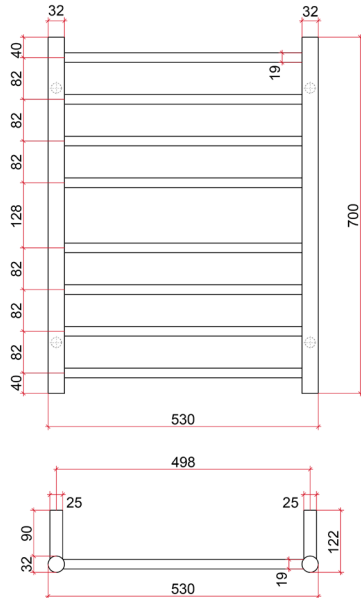

Thermorail 240V Ladder Towel Rail
Electric Heated Towel Rail for use in bathrooms

Note: All dimensions are in millimeters (mm)

Stock Code	Finish	Size (mm)	Output (W)	No. of Bars
SR23M	Polished Stainless Steel	W530 x H700 x D122	76	8

Ten year warranty

Safe for use in bathrooms

Quality stainless steel

Dry electric element

Multiflex wiring on all legs

Horizontal and vertical bar sizes

Hardwired or plug-in

1.8m lead on rail