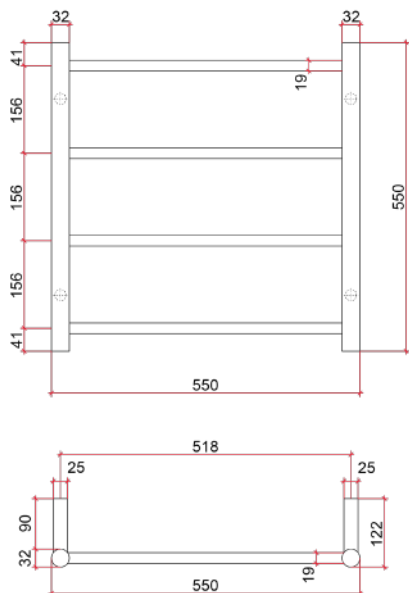

# Thermorail 240V Ladder Towel Rail

Electric Heated Towel Rail for use in bathrooms

Note: All dimensions are in millimeters (mm)

Stock Code	Finish	Size (mm)	Output (W)	No. of Bars
SR25MBN	Brushed Nickel	W550 x H550 x D122	41	4

Seven year warranty

Safe for use in bathrooms

Quality stainless steel

Dry electric element

Hardwired or plug-in

Multiflex wiring on all legs

Horizontal and vertical bar sizes

1.8m lead on rail