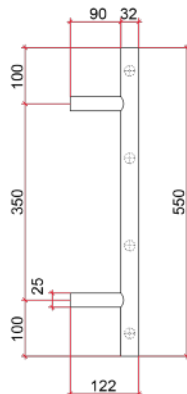

# Thermorail 240V Ladder Towel Rail

Electric Heated Towel Rail for use in bathrooms

Note: All dimensions are in millimeters (mm)

Stock Code	Finish	Size (mm)	Output (W)	No. of Bars
SR25MBN	Brushed Nickel	W550 x H550 x D122	41	4

Seven year warranty

Safe for use in bathrooms

Quality stainless steel

Dry electric element

Hardwired or plug-in

Multiflex wiring on all legs

Horizontal and vertical bar sizes

1.8m lead on rail

**PLEASE NOTE:** Specifications are for information purposes only. Whilst every effort has been made to ensure the product specifications are accurate, due to continuing product development and improvement the specifications are subject to change. Specifications can be used to rough in and fit timber supports in the wall however we recommend no holes are drilled without having the product on site or verifying the details with the manufacturer. Thermogroup cannot be held liable or responsible for errors due to updated specifications.