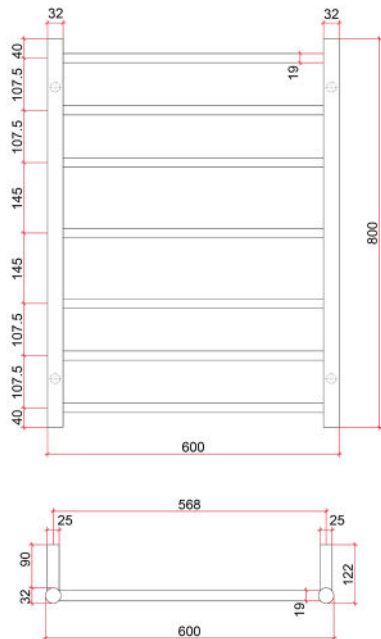

Thermorail 240V Ladder Towel Rail

Electric Heated Towel Rail for use in bathrooms

Note: All dimensions are in millimeters (mm)

Stock Code	Finish	Size (mm)	Output (W)	No. of Bars
SR44MBN	Brushed Nickel	W600 x H800 x D122	80	7

Seven year warranty

Safe for use in bathrooms

Quality stainless steel

Dry electric element

Hardwired or plug-in

Multiflex wiring on all legs

Horizontal and vertical bar sizes

1.8m lead on rail