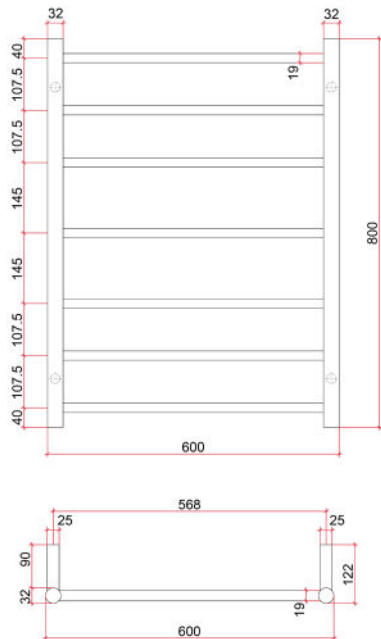

Thermorail 240V Ladder Towel Rail

Electric Heated Towel Rail for use in bathrooms

Note: All dimensions are in millimeters (mm)

Stock Code	Finish	Size (mm)	Output (W)	No. of Bars
SR44MGM	Gun Metal	W600 x H800 x D122	80	7

Seven year warranty

Safe for use in bathrooms

Quality stainless steel

Dry electric element

Hardwired or plug-in

Multiflex wiring on all legs

Horizontal and vertical bar sizes

1.8m lead on rail