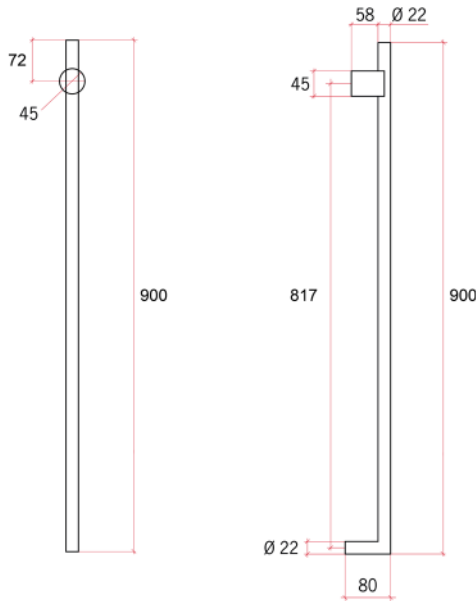

Thermorail 240V Vertical Towel Rail
Electric Heated Towel Rails for use in bathrooms

Note: All dimensions are in millimeters (mm)

Rails are sold individually.

Stock Code	Finish	Size (mm)	Output (W)	No. of Bars
VTH900BB	Brushed Brass	W45 x H900 x D80mm	15	1

Seven year warranty

Safe for use in bathrooms

Quality stainless steel

Dry electric element

One towel per bar recommended

Concealed wiring only

No hook available

Vertical bar size

2m lead on rail

PLEASE NOTE: Specifications are for information purposes only. Whilst every effort has been made to ensure the product specifications are accurate, due to continuing product development and improvement the specifications are subject to change. Specifications can be used to rough in and fit timber supports in the wall however we recommend no holes are drilled without having the product on site or verifying the details with the manufacturer. Thermogroup cannot be held liable or responsible for errors due to updated specifications.